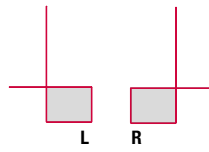

BACKRESTS

The shelf is complete with backrests coated with artificial fibre canvas, complete with magnetic coupling.

Colours available are: white, black, grey, dove grey, red, yellow, blue.

RANDOMISSIMO

module A
L55 D23 H47.8 cm

backrest for module A
L34 H6.8 cm

module B
L34 D23 H47.8 cm

backrest for module B
L18 H13.8 cm

Finishing

The number in the dot corresponds to the number of colour/material finish.

Here below, in the section FINISH OPTIONS, please note all the colours of the materials used for this product.